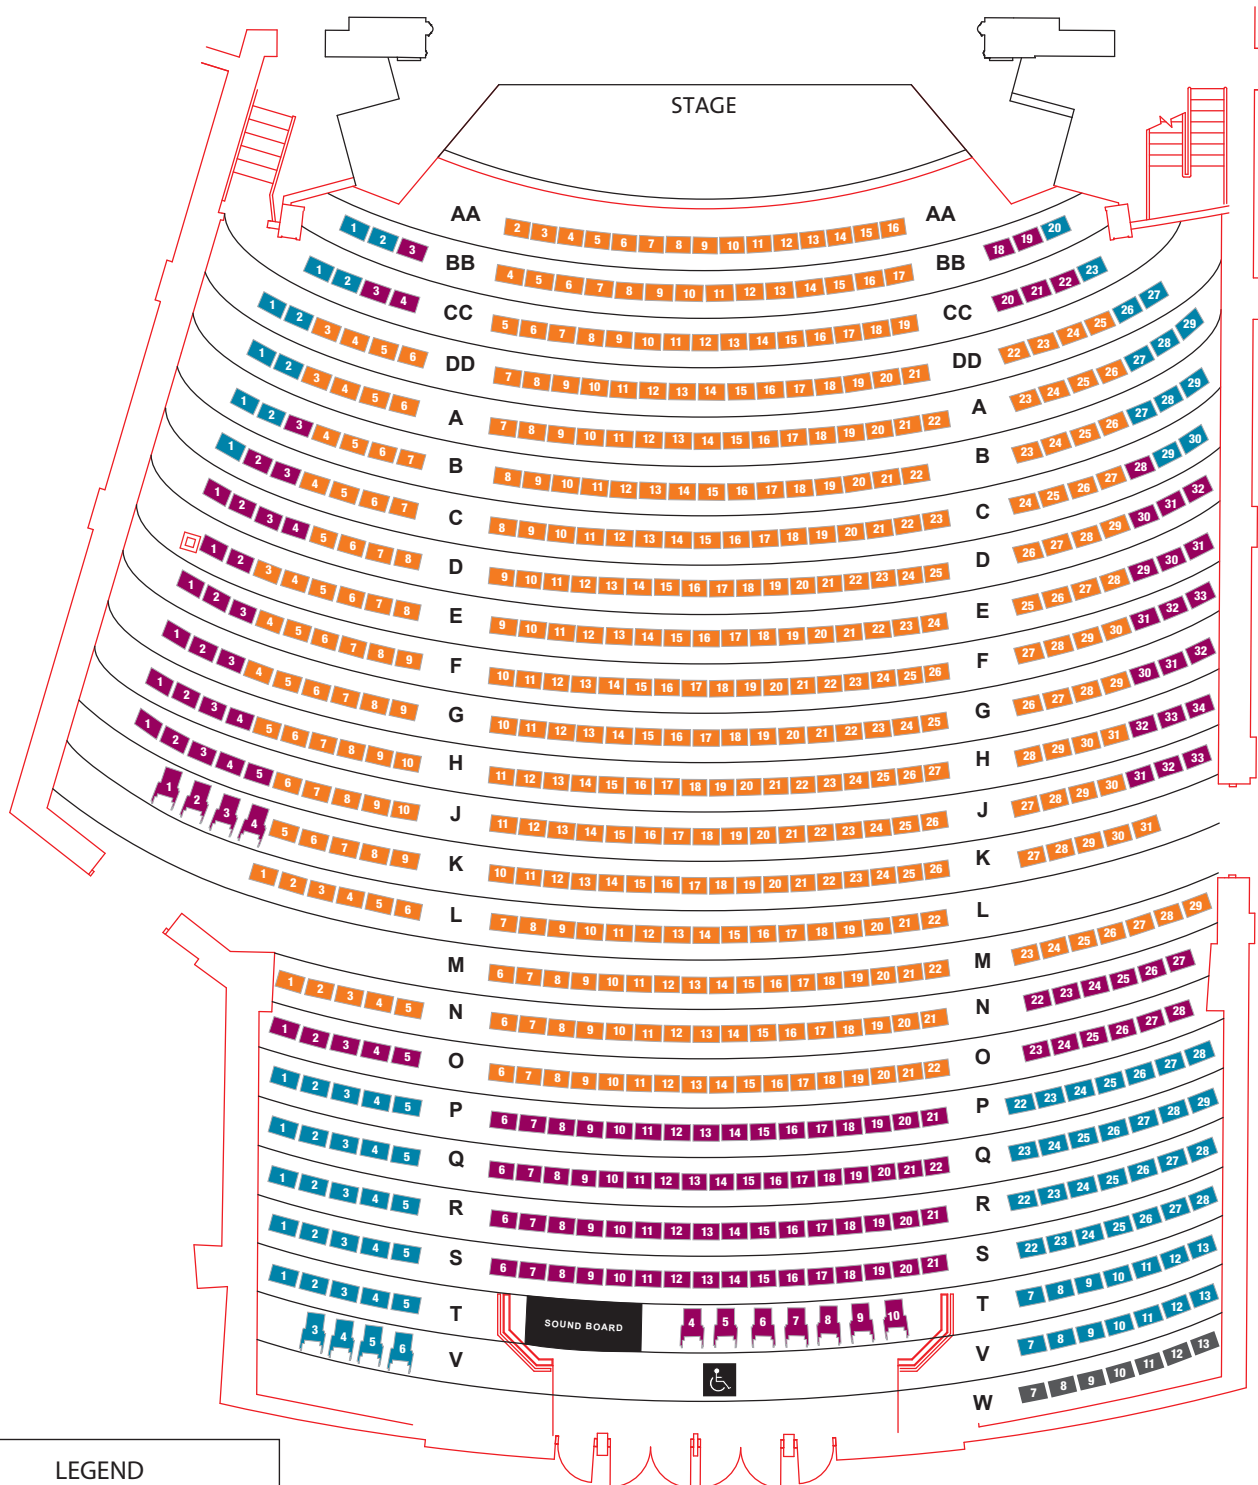

2012 Avon Theatre – Balcony

99 Downie Street

LEGEND

- A Plus - 405 (main floor)
- A Plus - 45 (balcony)
- A - 144 (main floor)
- A - 150 (balcony)
- B - 94 (main floor)
- B - 164 (balcony)
- C - 7 (main floor)
- C - 70 (balcony)

TOTAL : 1079

2012 Avon Theatre – Orchestra

99 Downie Street

LEGEND

- A Plus - 405 (main floor)
A Plus - 45 (balcony)
 - A - 144 (main floor)
A - 150 (balcony)
 - B - 94 (main floor)
B - 164 (balcony)
 - C - 7 (main floor)
C - 70 (balcony)
- TOTAL : 1079