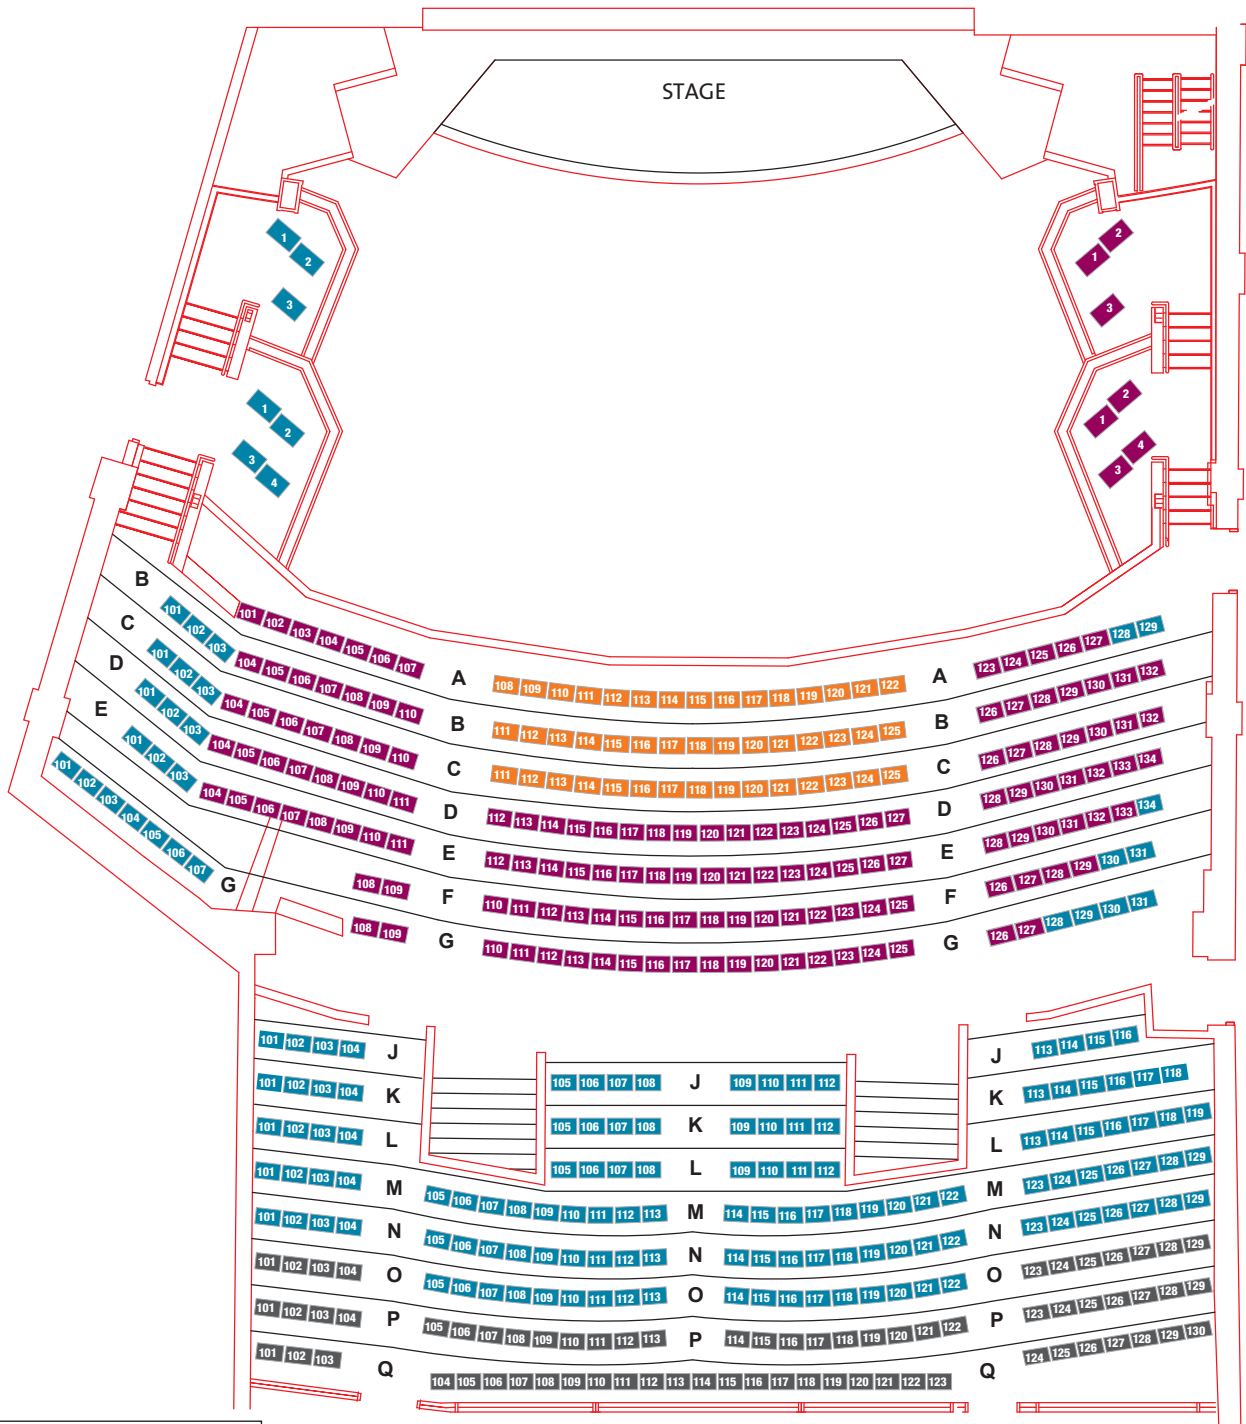

2012 Avon Theatre – Balcony

99 Downie Street

LEGEND

- A Plus - 405 (main floor)
- A Plus - 45 (balcony)
- A - 144 (main floor)
- A - 150 (balcony)
- B - 94 (main floor)
- B - 164 (balcony)
- C - 7 (main floor)
- C - 70 (balcony)

TOTAL : 1079

2012 Avon Theatre – Orchestra

99 Downie Street

LEGEND

- A Plus - 405 (main floor)
A Plus - 45 (balcony)
 - A - 144 (main floor)
A - 150 (balcony)
 - B - 94 (main floor)
B - 164 (balcony)
 - C - 7 (main floor)
C - 70 (balcony)
- TOTAL : 1079