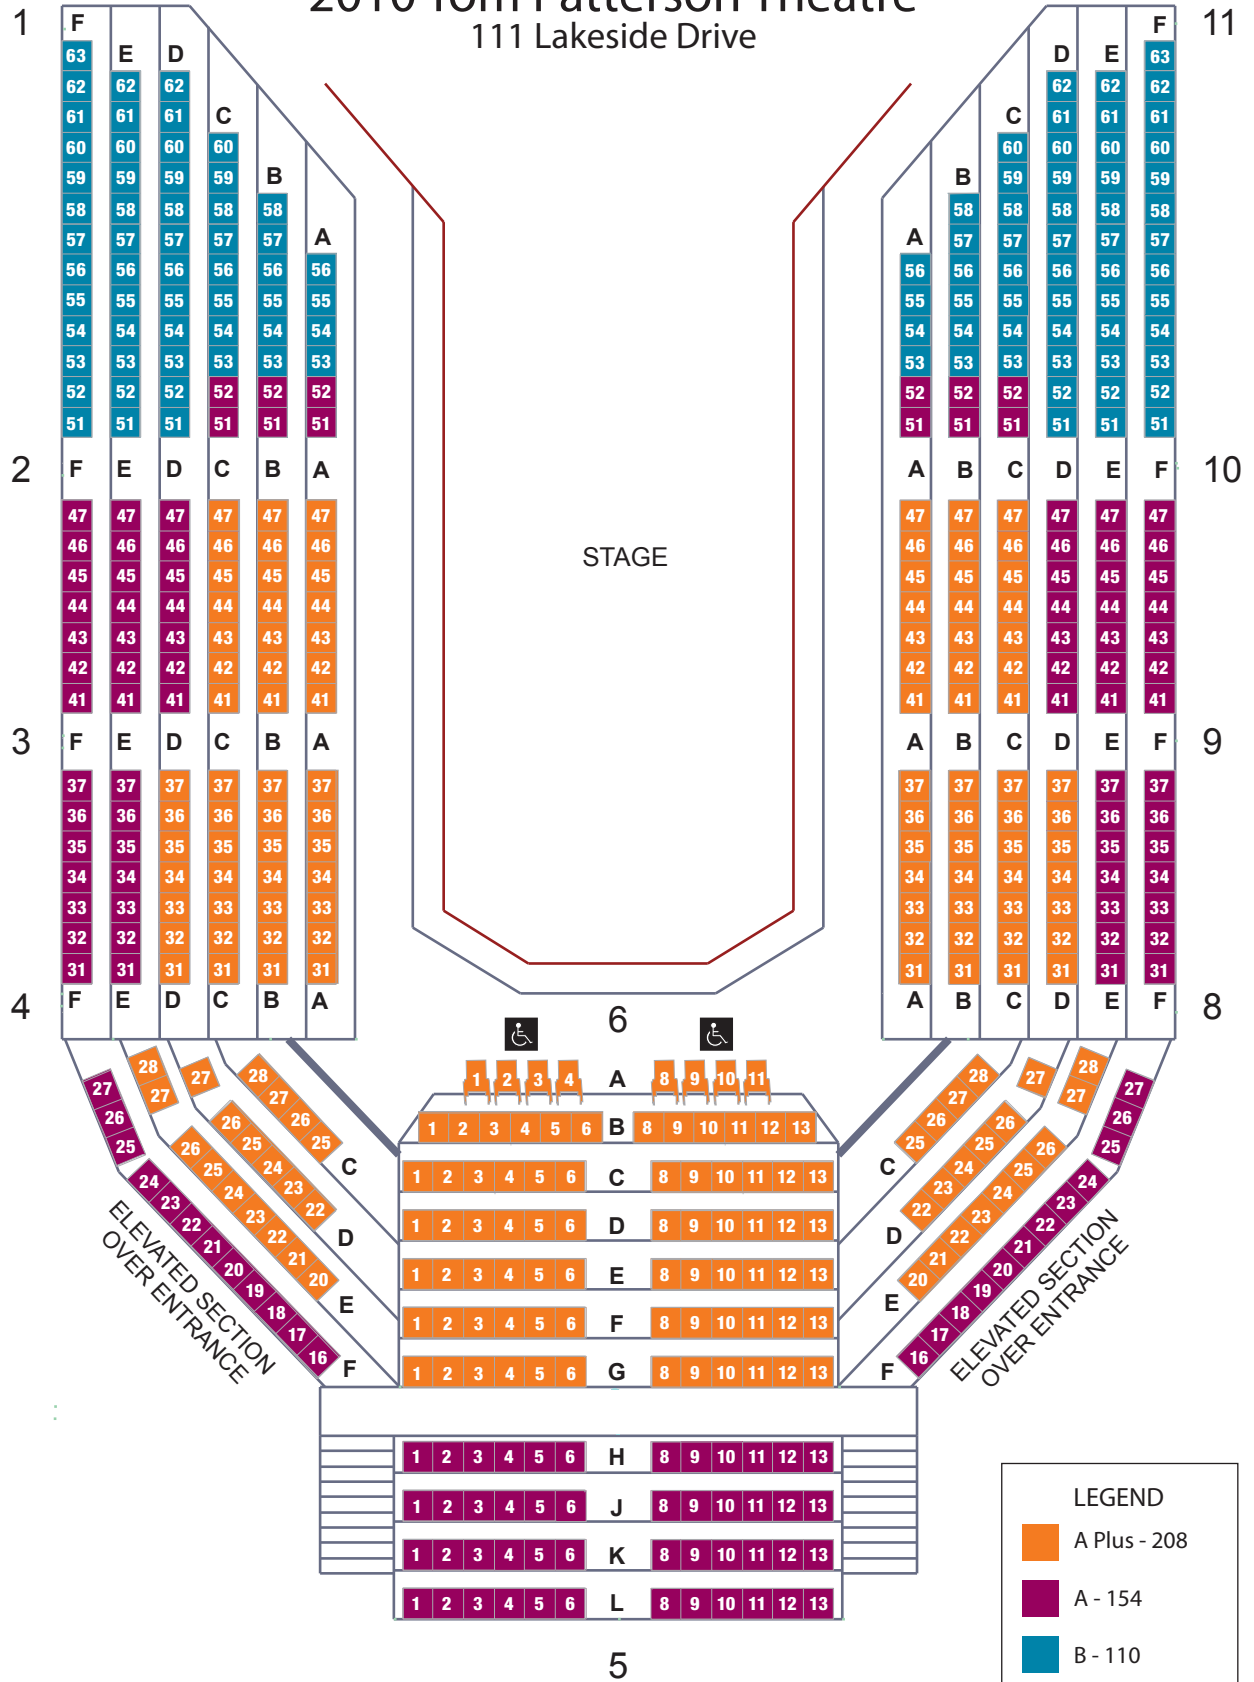

2010 Tom Patterson Theatre

111 Lakeside Drive

LEGEND

- A Plus - 208
- A - 154
- B - 110
- 8 (Special Access)

TOTAL : 480