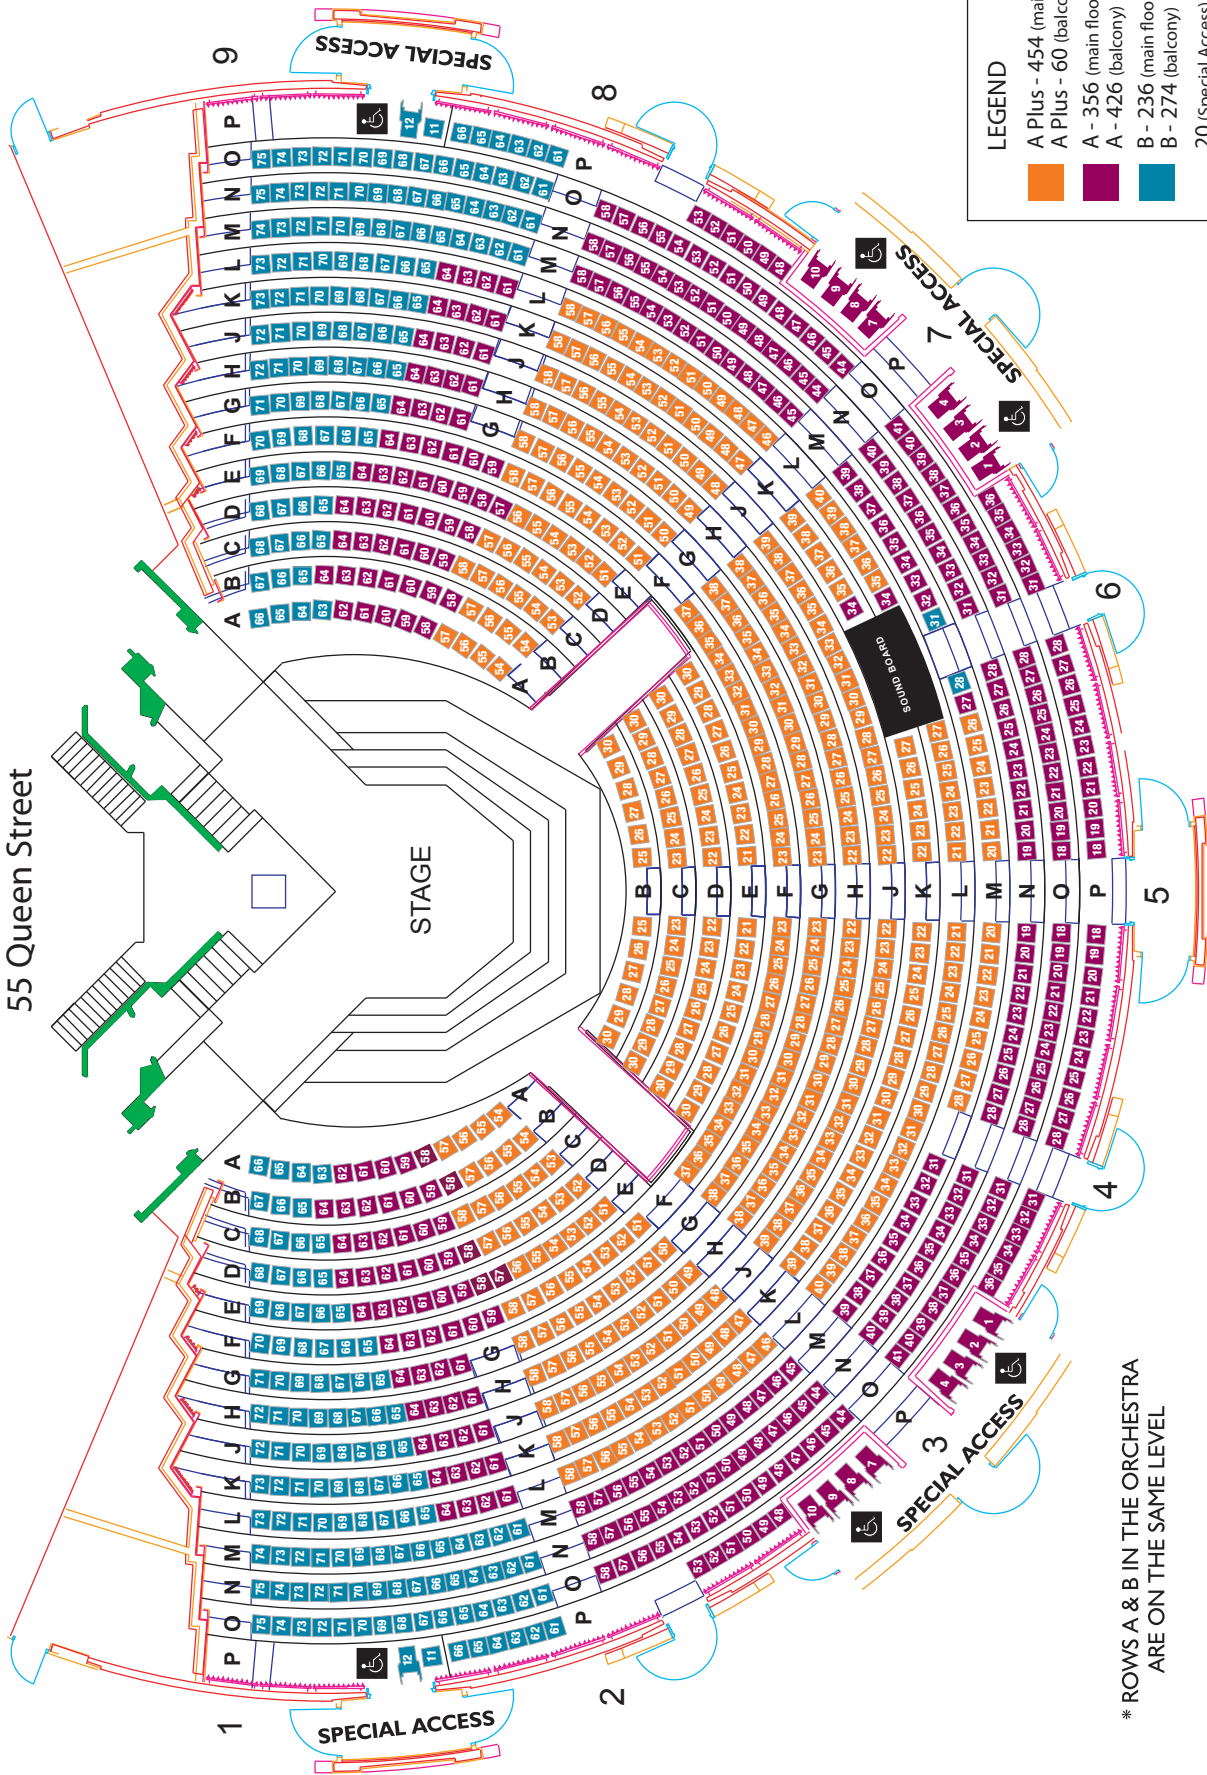

2010 Festival Theatre – Orchestra

55 Queen Street

LEGEND

Orange	A Plus - 454 (main floor)
Purple	A - 356 (main floor)
Blue	B - 236 (main floor)
	A Plus - 60 (balcony)
	A - 426 (balcony)
	B - 274 (balcony)
	20 (Special Access)
	TOTAL : 1826

* ROWS A & B IN THE ORCHESTRA ARE ON THE SAME LEVEL

2010 Festival Theatre – Balcony

LEGEND

- A Plus - 454 (main floor)
- A - 356 (main floor)
- A - 426 (balcony)
- B - 236 (main floor)
- B - 274 (balcony)

20 (Special Access)
TOTAL : 1826

* BALCONY OVERHANGS ROW M OF THE ORCHESTRA