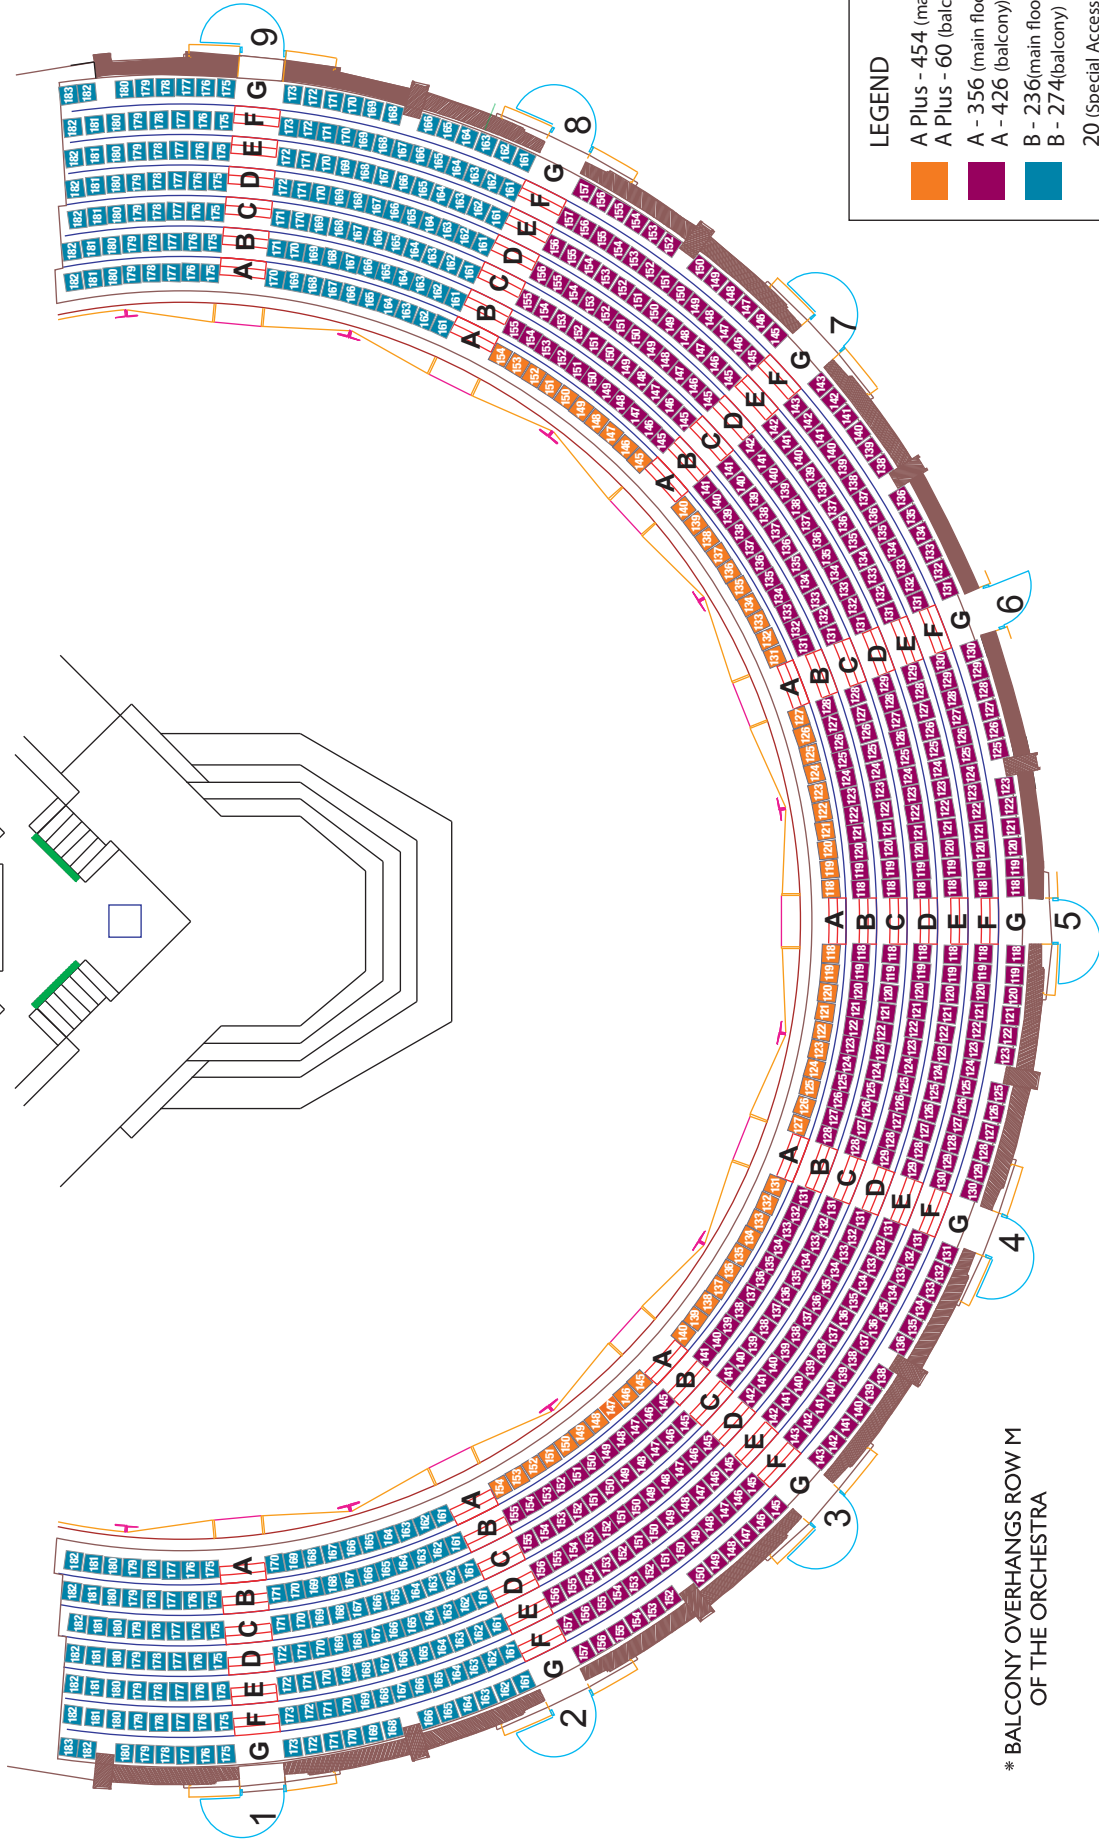

2010 Festival Theatre – Orchestra

55 Queen Street

LEGEND

Orange	A Plus - 454 (main floor)
Purple	A - 356 (main floor)
Blue	B - 236 (main floor)
	A Plus - 60 (balcony)
	A - 426 (balcony)
	B - 274 (balcony)
	20 (Special Access)
	TOTAL : 1826

* ROWS A & B IN THE ORCHESTRA ARE ON THE SAME LEVEL

2010 Festival Theatre – Balcony

LEGEND

- A Plus - 454 (main floor)
- A - 356 (main floor)
- A - 426 (balcony)
- B - 236 (main floor)
- B - 274 (balcony)

20 (Special Access)
TOTAL : 1826

* BALCONY OVERHANGS ROW M OF THE ORCHESTRA